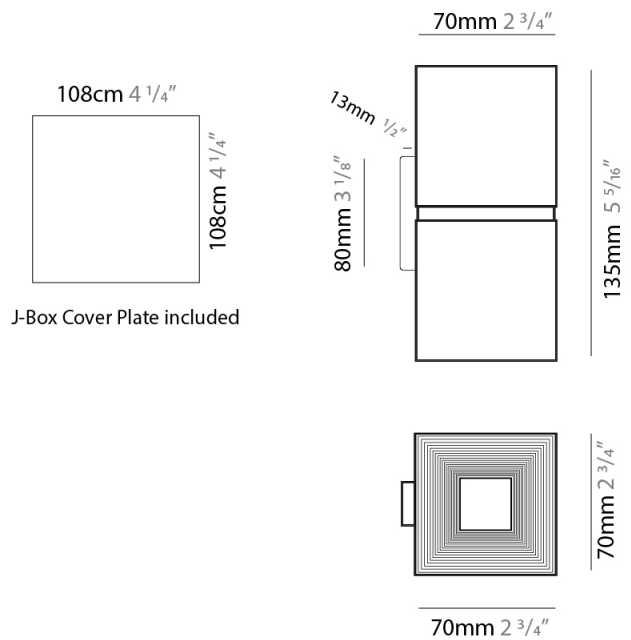

DARMA SURFACE

D43008-

base number   Finish
Options

PROJECT	_____
TYPE	_____
SPECIFIER	_____
QUANTITY	_____
DATE	_____

1. To build a product code in our configurator select the specify button on the base model # product page
2. To build a manual product code on this datasheet choose from the options listed below in blue font and add the suffix to the base model #

GENERAL

Series: Darma _____
Brand: Icone _____
Division: Design _____
Mounting Type: Surface _____
Mounting Location: Wall _____
Subcategory: Up/Down Light _____

PHYSICAL

Shape: Rectangle _____
Length (mm): 70 _____
Length (in): 2 3/4 _____
Width (mm): 70 _____
Width (in): 2 3/4 _____
Height (mm): 135 _____
Depth (mm): 83 _____
Height (in): 5 5/16 _____
Depth (in): 3 1/4 _____
Light Distribution: Direct / Indirect _____
Fixture Finish: WHI / TWH / BWH _____
Fixture Material: Aluminum _____

ELECTRICAL

Lamp Type: LED _____
Total Output Wattage (W): 17 _____
Dimming: Electronic Low Voltage Dimming _____
Input Voltage (V): 120Vac Direct Line _____

LED

Color Temperature (°K): 3000 _____
Nominal Lumen (lm): 1400 _____
CRI: >90 CRI _____
Lamp Life (hrs): 50000 _____

OPTICAL

RATINGS AND CERTIFICATIONS

Certified By: Certified for North American Standards _____
IP rating: IP20 _____